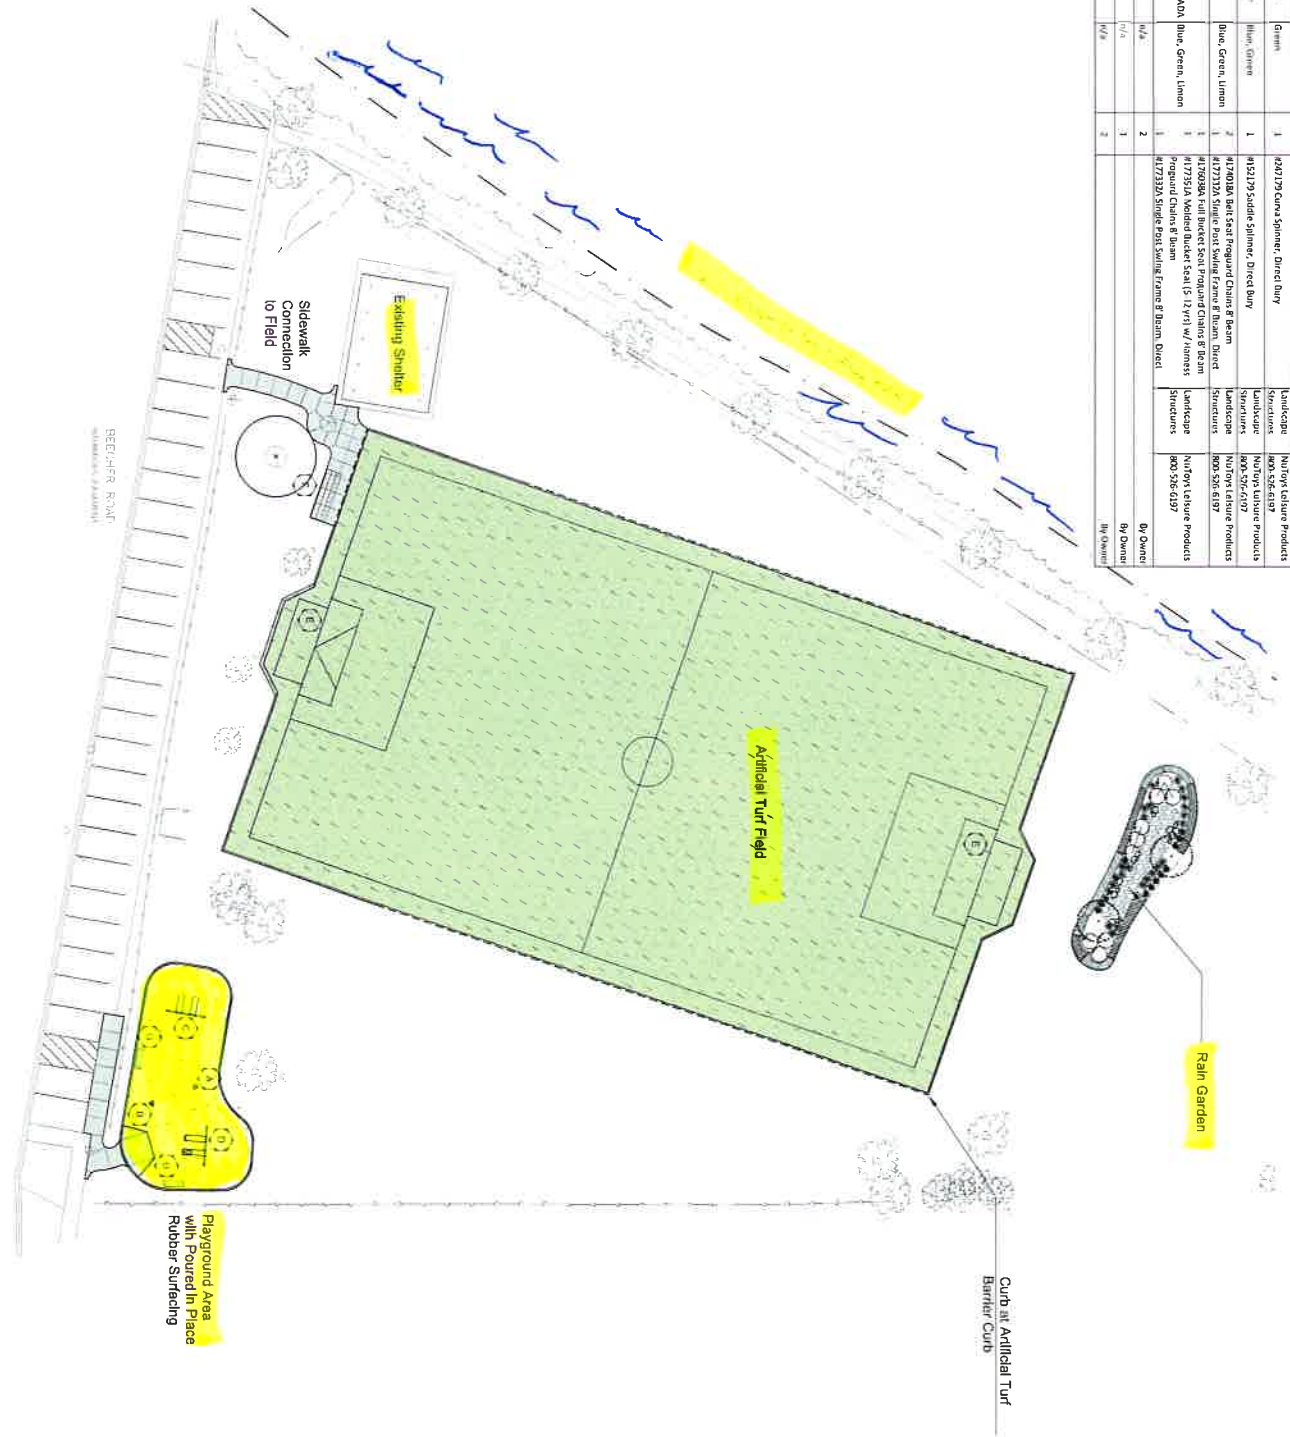

SITE AMENITIES SCHEDULE

Key Item	Color	Quantity	Material	Manufacturer	Supplier
A. Ficus Spinec	Green	1	#20729 Spinec Direct Buy	Landscapes	Ni/Toy Leisure Products 980-536-6197
B. Shellie Spinec	Blue, Green	1	#12179 Shellie Spinec Direct Buy	Landscapes	Ni/Toy Leisure Products 980-536-6197
C. Twings' Dicks	Blue, Green, Umber	1	#12018A Twings' Dicks Proguard Chain & Beam #12732A Twings' Dicks Static Post Staking Frame & Beam #12732B Twings' Dicks Static Post Staking Frame & Beam #12732C Twings' Dicks Static Post Staking Frame & Beam	Landscapes Landscapes Landscapes	Ni/Toy Leisure Products Ni/Toy Leisure Products Ni/Toy Leisure Products
D. Swings - Tot & Aids	Blue, Green, Umber	1	#17351A Twings' Dicks Steel (5 1/2 Yrs) w/ Viners Proguard Chain & Beam #17351B Twings' Dicks Steel (5 1/2 Yrs) w/ Viners Proguard Chain & Beam	Landscapes	Ni/Toy Leisure Products 980-536-6197
E. Shutter Goals	W/A	2	#17332A Shutter Goals Staking Frame & Beam Direct	Landscapes	Ni/Toy Leisure Products 980-536-6197
F. Shutter	N/A	1			DIY Owner By Owner In Charge
G. Bench	N/A	2			

LIONS PARK

LEGEND

- Concrete Paving
- Poured in Place Rubber Surfacing
- Artificial Turf
- Chain-link Fence

North

SCALE: 1" = 20'-0"

0 10' 20' 40' 60'