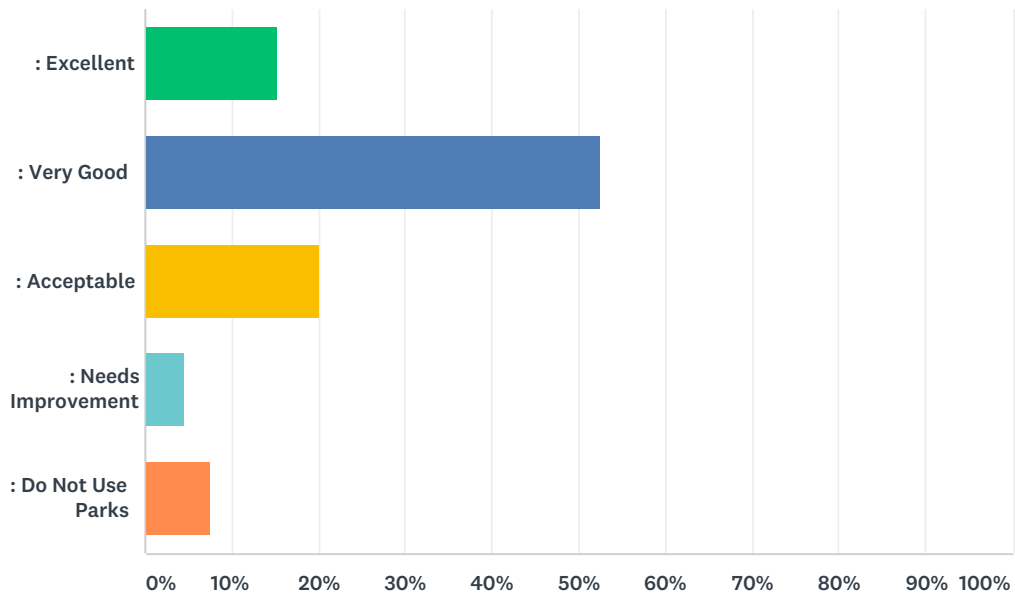

Q2 How would you rate the overall condition of the Winfield Park District's PARK sites :

Answered: 555 Skipped: 2

ANSWER CHOICES	RESPONSES	
: Excellent	15.32%	85
: Very Good	52.43%	291
: Acceptable	20.00%	111
: Needs Improvement	4.68%	26
: Do Not Use Parks	7.57%	42
TOTAL		555