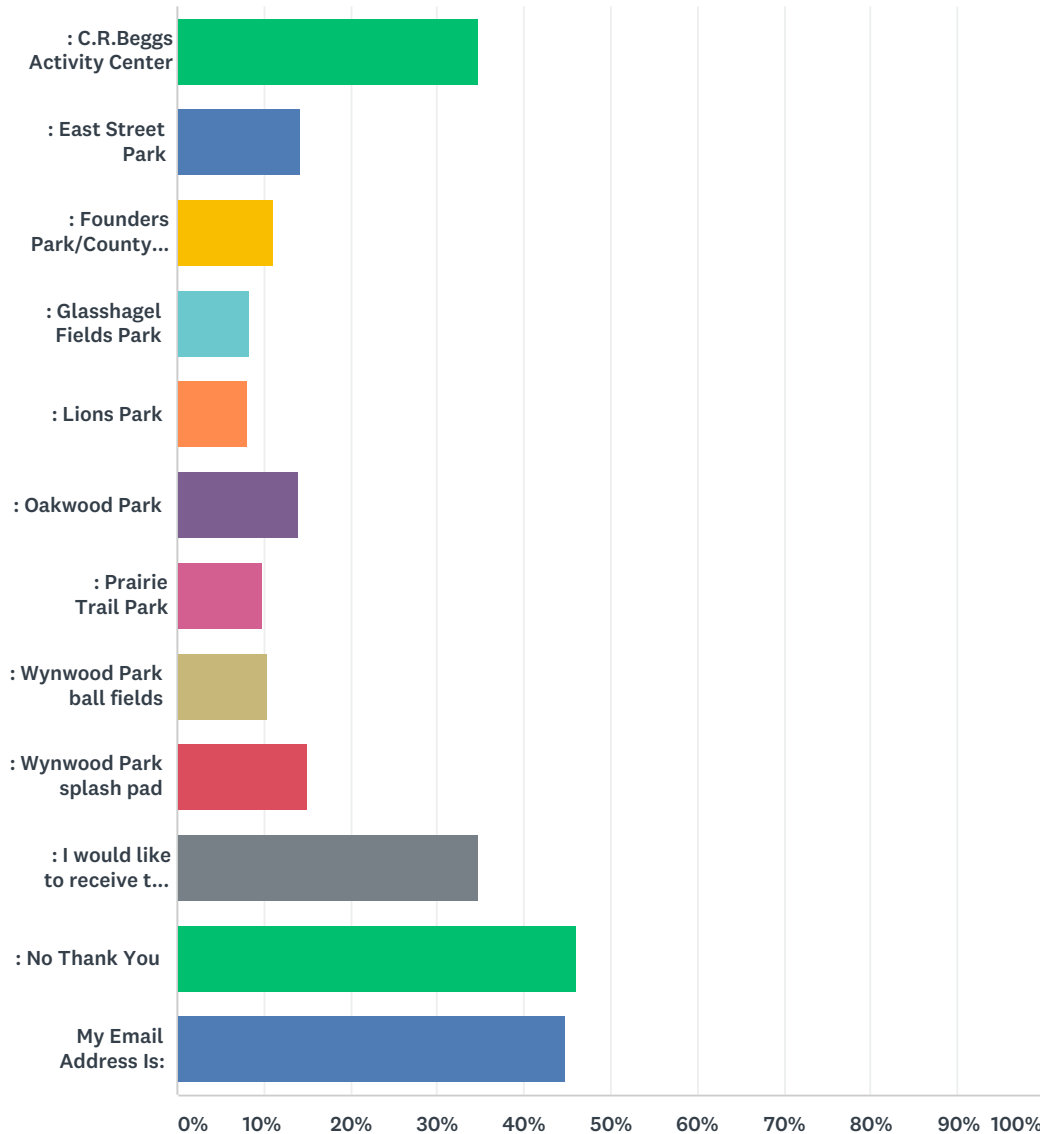

Q10 Do you want to receive WPD Newsletter and/or ATHLETIC FIELD & FACILITY STATUS Updates/Alerts, by Email ? -Choose ALL that apply- Please check the parks or facilities that you want Alerts/Updates for and INCLUDE your email information.

Answered: 456 Skipped: 101

ANSWER CHOICES	RESPONSES	
: C.R. Beggs Activity Center	34.65%	158
: East Street Park	14.25%	65
: Founders Park/County Farms ball fields	11.18%	51
: Glasshagel Fields Park	8.33%	38
: Lions Park	8.11%	37