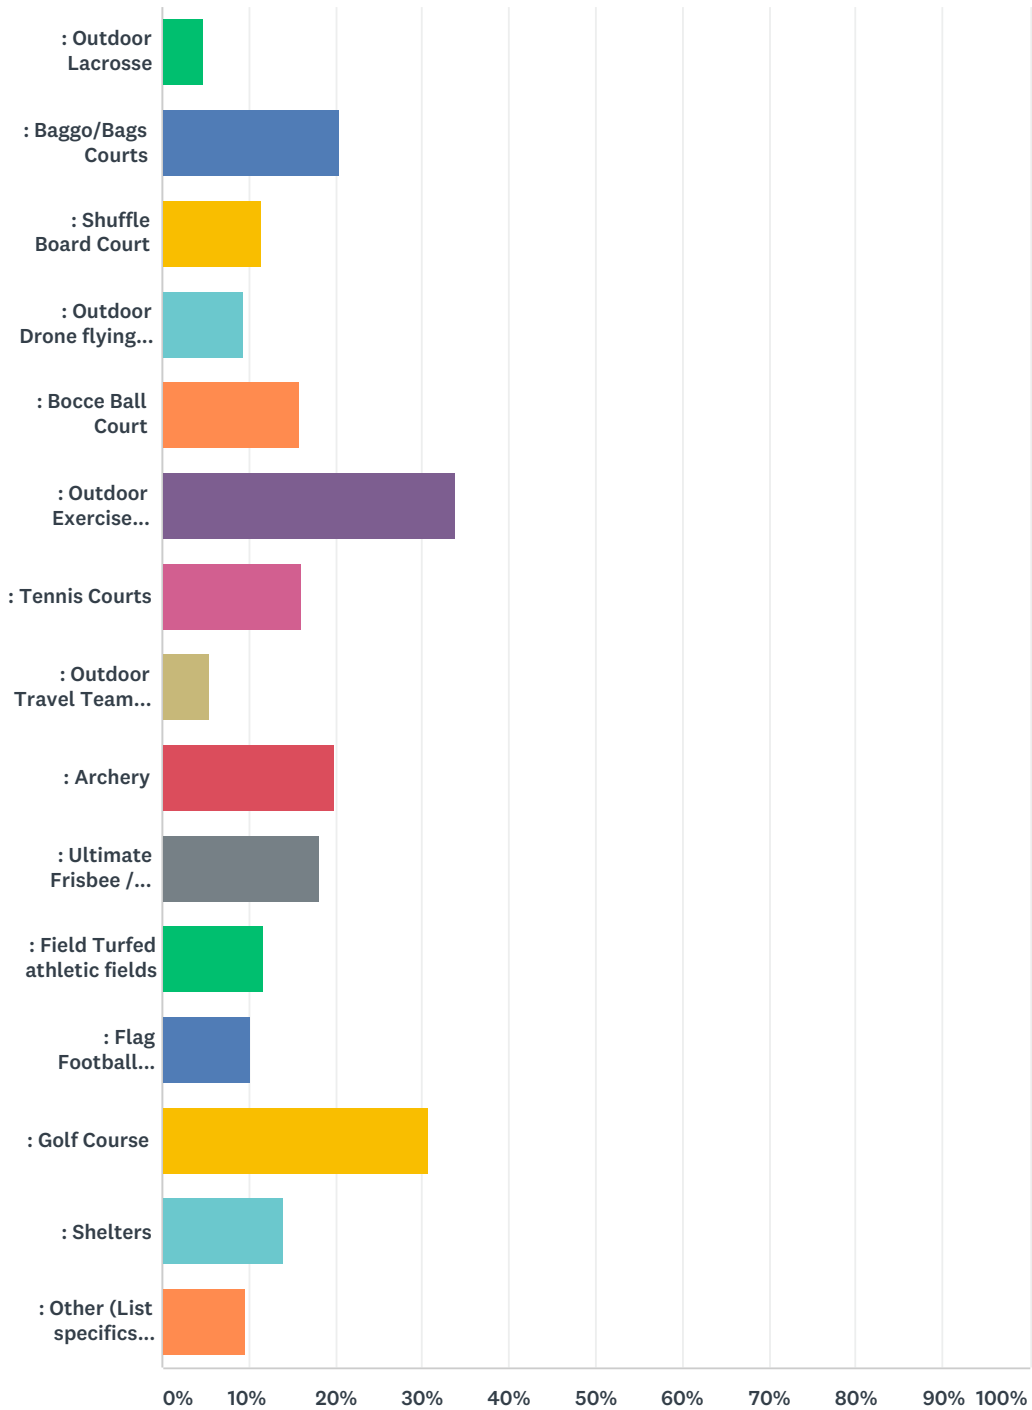

Q7 Please indicate which activities would increase your use of the Winfield Park District's PARKS :

Answered: 428 Skipped: 129

ANSWER CHOICES	RESPONSES
: Outdoor Lacrosse	4.91% 21
: Baggo/Bags Courts	20.56% 88