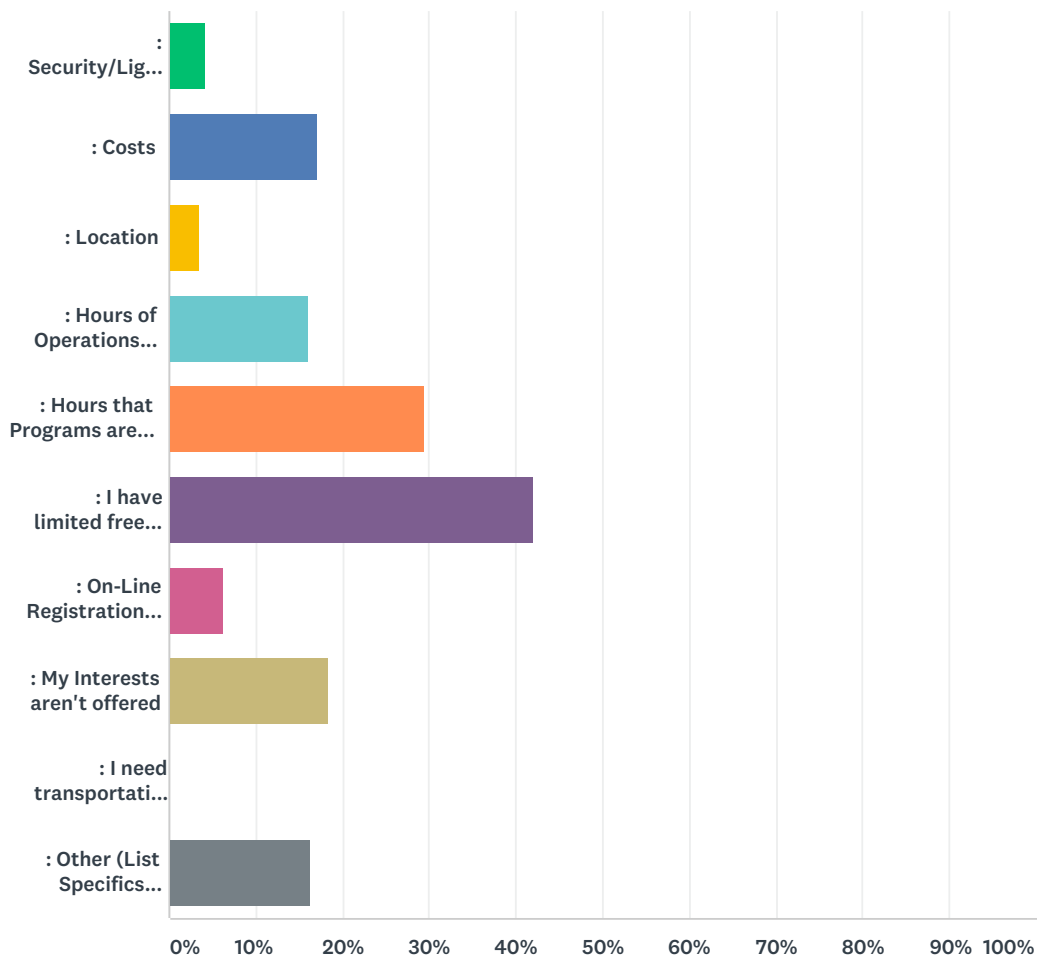

Q4 Please indicate which of these obstacles limit your use of Winfield Park District's PARKS/FACILITIES/PROGRAMS :

Answered: 465 Skipped: 92

ANSWER CHOICES	RESPONSES	
: Security/Lighting	4.09%	19
: Costs	17.20%	80
: Location	3.66%	17
: Hours of Operations offered	16.13%	75
: Hours that Programs are offered	29.46%	137
: I have limited free time	42.15%	196
: On-Line Registration Process is difficult	6.24%	29
: My Interests aren't offered	18.49%	86
: I need transportation to your programs	0.22%	1
: Other (List Specifics Below)	16.34%	76