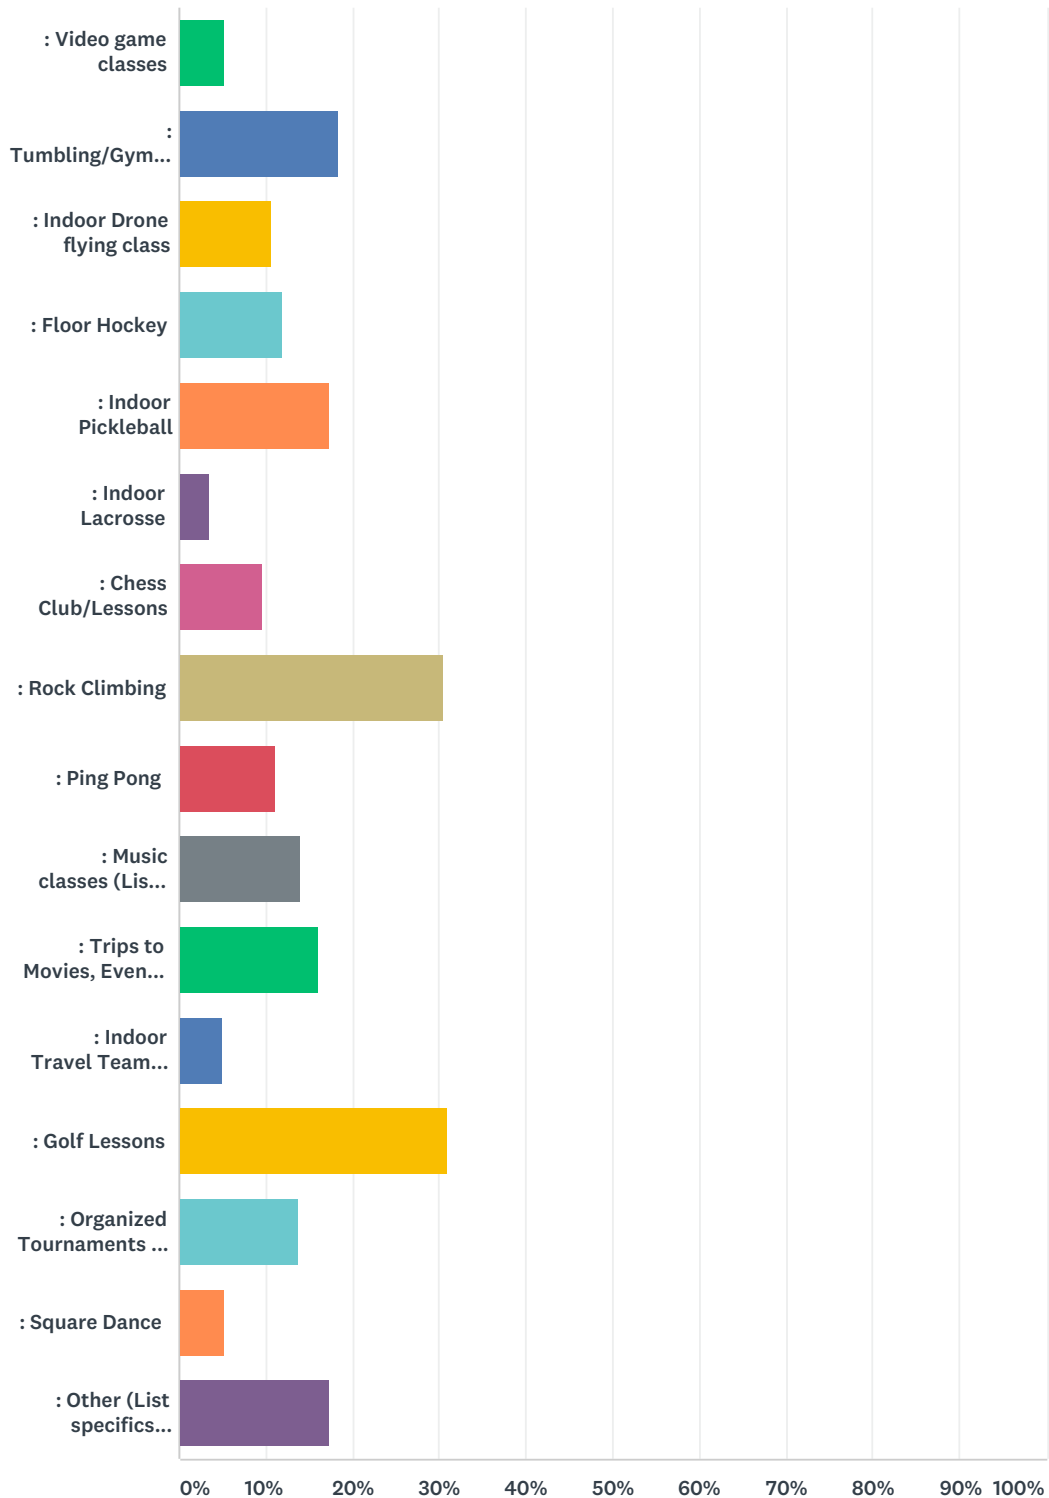

Q6 Please indicate which activities would increase your use of the Winfield Park District's PARKS/PROGRAMS/FACILITIES : *Choose ALL that apply

Answered: 418 Skipped: 139