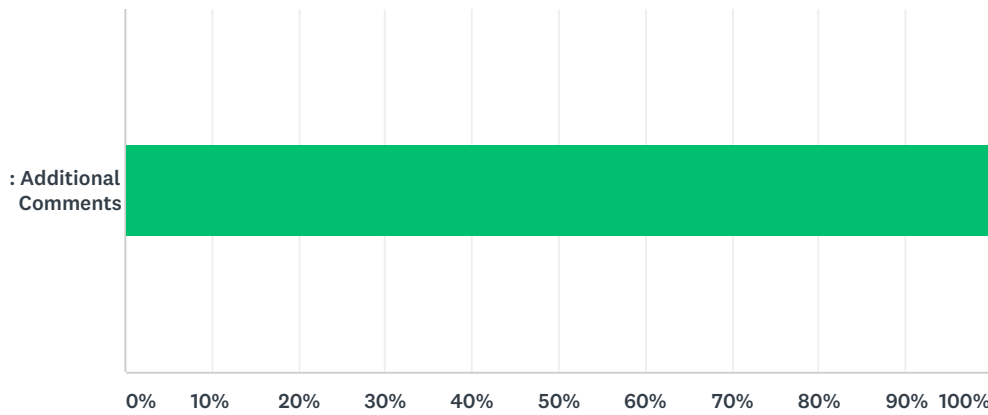

Q11 Please share any comments that you feel would help improve the WINFIELD PARK DISTRICT :

Answered: 95 Skipped: 462

ANSWER CHOICES	RESPONSES
: Additional Comments	100.00% 95
Total Respondents: 95