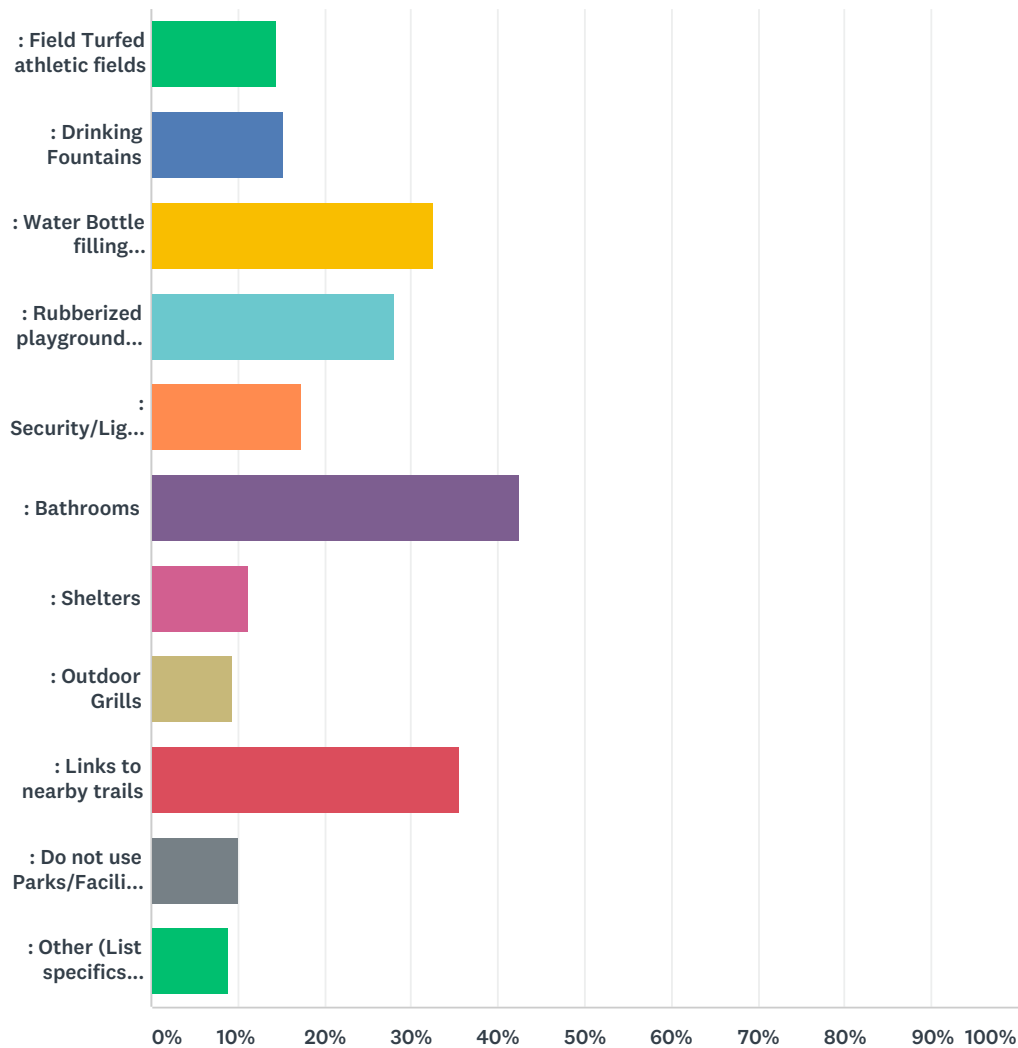

Q5 Please indicate which activities would increase your use of the Winfield Park District's PARKS and FACILITIES :

Answered: 451 Skipped: 106

ANSWER CHOICES	RESPONSES	
: Field Turfed athletic fields	14.41%	65
: Drinking Fountains	15.30%	69
: Water Bottle filling stations	32.59%	147
: Rubberized playground surfaces	27.94%	126
: Security/Lighting	17.29%	78
: Bathrooms	42.57%	192
: Shelters	11.31%	51
: Outdoor Grills	9.31%	42
: Links to nearby trails	35.48%	160