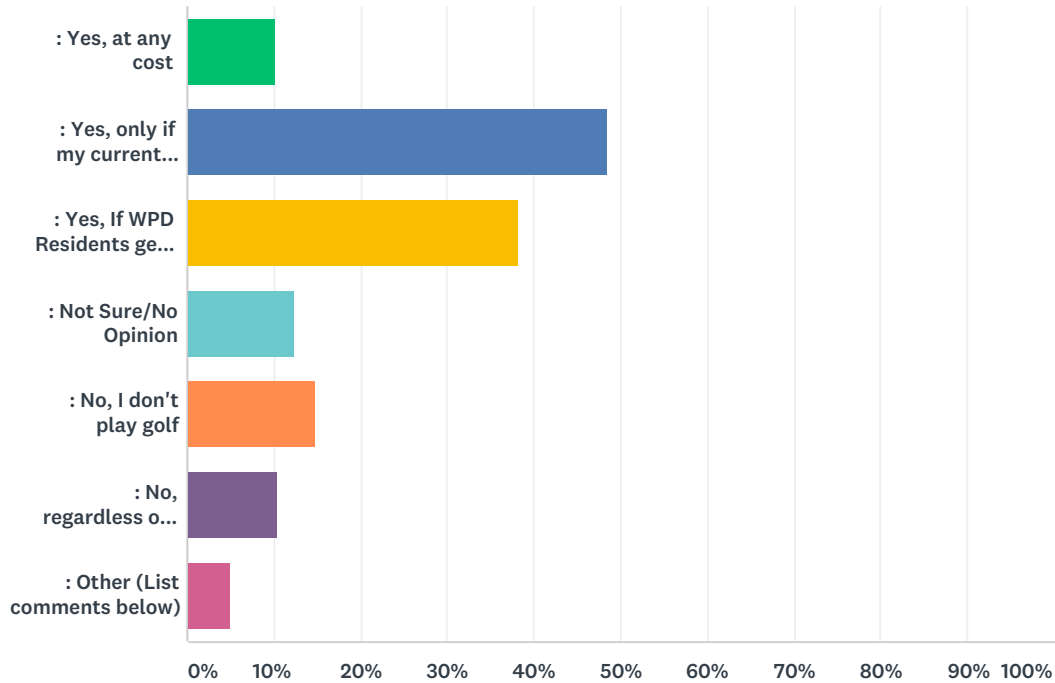

Q8 For the past 18 months the Park District Board/Staff has been considering buying the Klein Creek Golf Club. Would you be in favor of the golf course, restaurant and banquet room coming under Winfield Park District ownership ? *Choose all that apply

Answered: 550 Skipped: 7

ANSWER CHOICES	RESPONSES	
: Yes, at any cost	10.18%	56
: Yes, only if my current taxes were not increased	48.55%	267
: Yes, If WPD Residents get lower rates to play golf	38.36%	211
: Not Sure/No Opinion	12.36%	68
: No, I don't play golf	14.91%	82
: No, regardless of the cost to the District	10.55%	58
: Other (List comments below)	5.09%	28
Total Respondents: 550