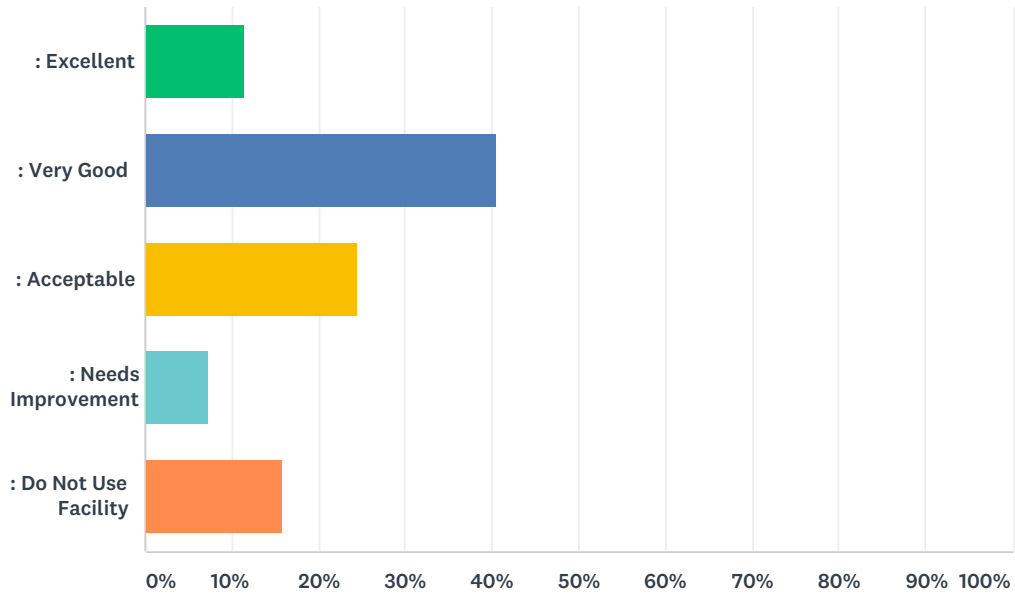

### Q3 How would you rate the overall condition of the Winfield Park District's Charles R. Beggs Activity Center(CRBAC/WINFIT at Founders Park) :

Answered: 554 Skipped: 3

ANSWER CHOICES	RESPONSES
: Excellent	11.55% 64
: Very Good	40.61% 225
: Acceptable	24.55% 136
: Needs Improvement	7.40% 41
: Do Not Use Facility	15.88% 88
TOTAL	554