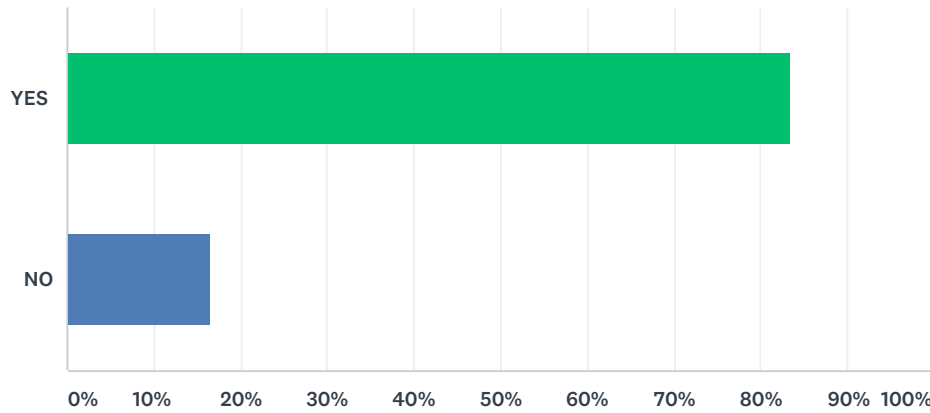

## Q1 Are you a Resident of Winfield Park District ?

Answered: 557 Skipped: 0

ANSWER CHOICES	RESPONSES	
YES	83.48%	465
NO	16.52%	92
TOTAL		557