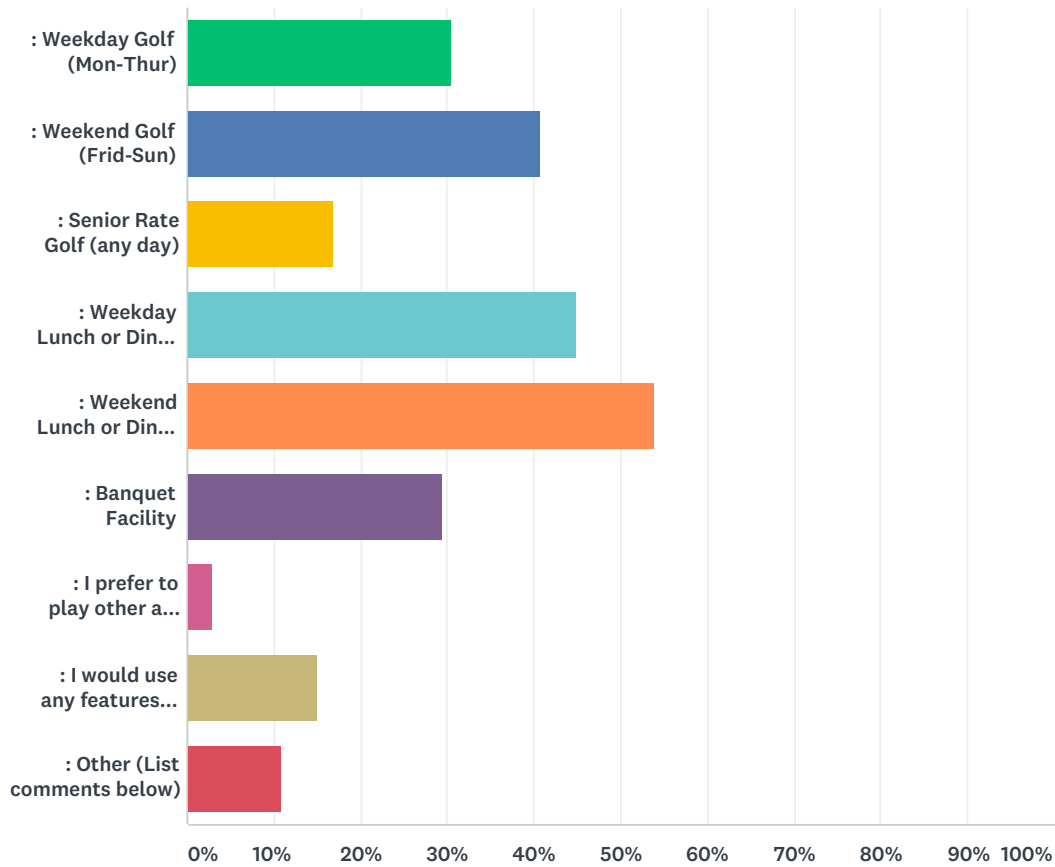

Q9 If the Winfield Park District owned the Klein Creek Golf Club (course, restaurant and banquet room) would you be likely to use any of these features ? *Choose all that apply

Answered: 480 Skipped: 77

ANSWER CHOICES	RESPONSES	
: Weekday Golf (Mon-Thur)	30.63%	147
: Weekend Golf (Frid-Sun)	40.83%	196
: Senior Rate Golf (any day)	16.88%	81
: Weekday Lunch or Dinner at restaurant	45.00%	216
: Weekend Lunch or Dinner at restaurant	53.96%	259
: Banquet Facility	29.58%	142
: I prefer to play other area golf courses	2.92%	14
: I would use any features at KCGC	15.00%	72
: Other (List comments below)	10.83%	52
Total Respondents: 480